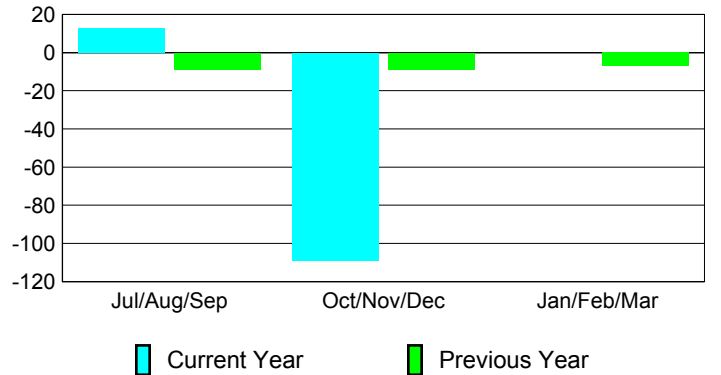

Club Results 2012-2013

Goal, New, Dropped, Gain/Loss

Comparison of Club Gain/Loss

Current Year Compared to the Previous Year

YTD Status Quo Clubs 2012-2013

Status Quo Clubs Compared to Status Quo Members

MEMBERSHIP

Membership Results
2012-2013

Membership
2011-2012

Month	Net Memb Goal	Actual New Memb	Actual Dropped Memb	Gain/Loss of Memb	Gain/Loss of Memb
Jul/Aug/Sep		22	-9	13	-9
Oct/Nov/Dec		7	-116	-109	-9
Jan/Feb/Mar					-7
Totals		29	-125	-96	-25

Membership Results 2012-2013

Goal, New, Dropped, Gain/Loss

Comparison of Membership Gain/Loss

Current Year Compared to the Previous Year

Gender Comparison 2012-2013

Jul/Aug/Sep

Oct/Nov/Dec

Jan/Feb/Mar