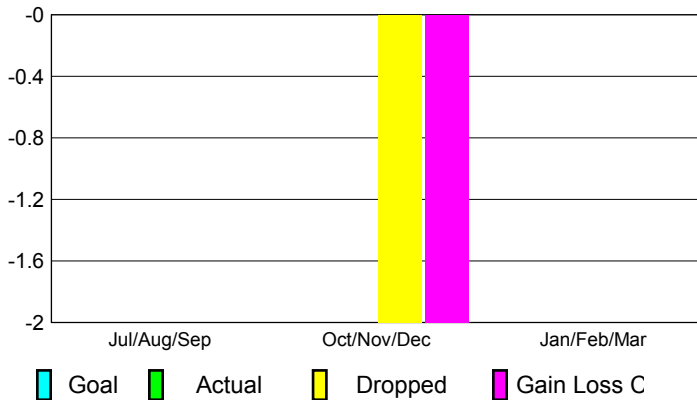

2012-2013 GMT Reports for District (or Undistricted) **District 204 GUAM**

GMT: Doctor DATUK K NAGARATNA

Location: GUAM

GMT CA: 5

CLUBS

Club Results
2012-2013

Clubs
2011-2012

Month	New Club Goal	Actual New Clubs	Actual Dropped Clubs	Gain/Loss of Clubs	Gain/Loss of Clubs
Jul/Aug/Sep		0	0	0	0
Oct/Nov/Dec		0	-2	-2	0
Jan/Feb/Mar					0
Totals		0	-2	-2	0

Club Results 2012-2013

Goal, New, Dropped, Gain/Loss

Comparison of Club Gain/Loss

Current Year Compared to the Previous Year

YTD Status Quo Clubs 2012-2013

Status Quo Clubs Compared to Status Quo Members

MEMBERSHIP