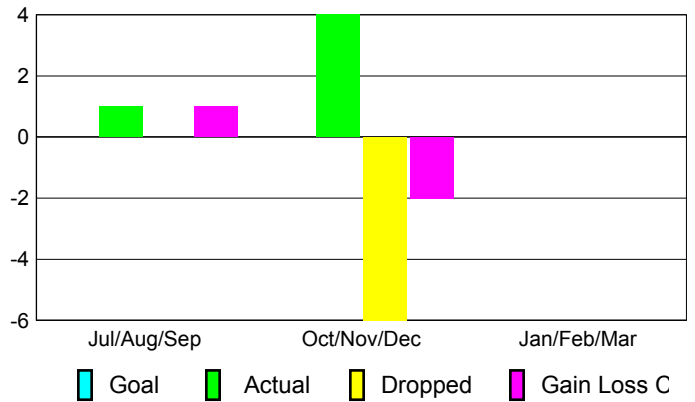

Membership Results 2012-2013

Goal, New, Dropped, Gain/Loss

Comparison of Membership Gain/Loss

Current Year Compared to the Previous Year