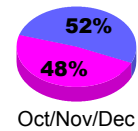

Membership Results
2012-2013

Membership
2011-2012

Month	Net Memb Goal	Actual New Memb	Actual Dropped Memb	Gain/Loss of Memb	Gain/Loss of Memb
Jul/Aug/Sep		1	-3	-2	7
Oct/Nov/Dec		2	0	2	-26
Jan/Feb/Mar					23
Totals		3	-3	0	4

Membership Results 2012-2013

Goal, New, Dropped, Gain/Loss

Comparison of Membership Gain/Loss

Current Year Compared to the Previous Year

Gender Comparison 2012-2013

Jan/Feb/Mar

Male

Female