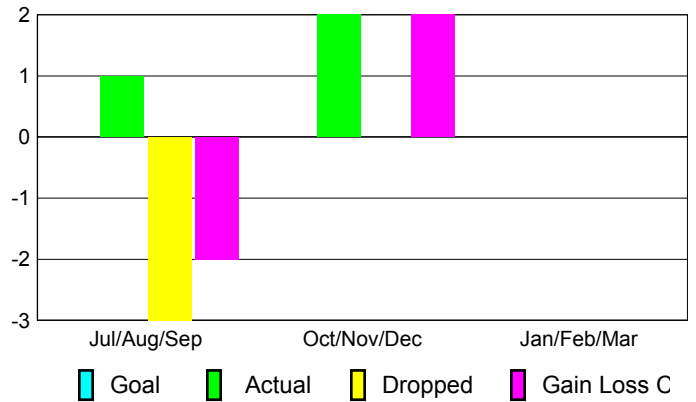

Membership Results 2012-2013

Goal, New, Dropped, Gain/Loss

Comparison of Membership Gain/Loss

Current Year Compared to the Previous Year