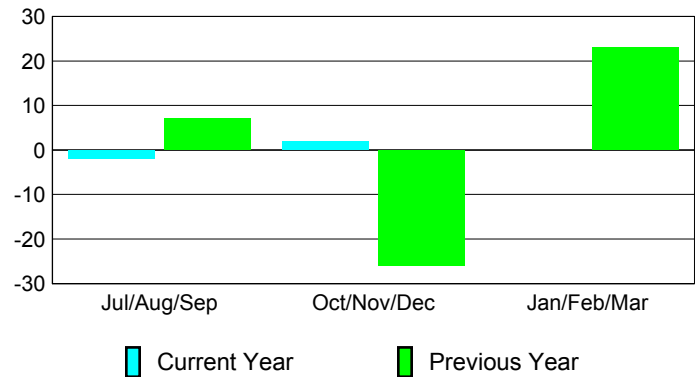

Club Results 2012-2013

Goal, New, Dropped, Gain/Loss

Comparison of Club Gain/Loss

Current Year Compared to the Previous Year

YTD Status Quo Clubs 2012-2013

Status Quo Clubs Compared to Status Quo Members

MEMBERSHIP

Membership Results
2012-2013

Membership
2011-2012

Month	Net Memb Goal	Actual New Memb	Actual Dropped Memb	Gain/Loss of Memb	Gain/Loss of Memb
Jul/Aug/Sep		1	-3	-2	7
Oct/Nov/Dec		2	0	2	-26
Jan/Feb/Mar					23
Totals		3	-3	0	4

Membership Results 2012-2013

Goal, New, Dropped, Gain/Loss

Comparison of Membership Gain/Loss

Current Year Compared to the Previous Year

Gender Comparison 2012-2013

Jan/Feb/Mar

Male

Female