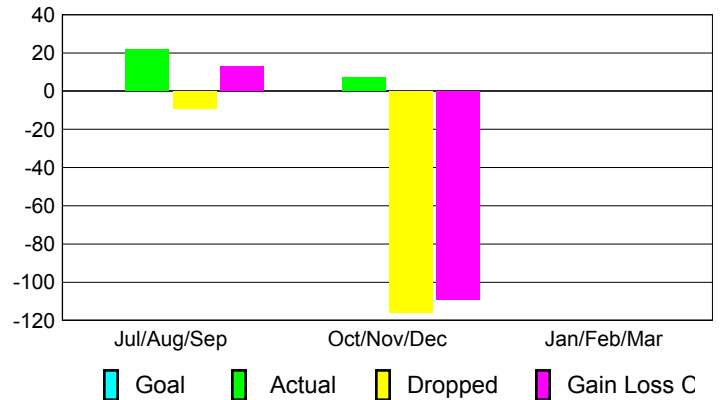

Membership Results 2012-2013

Goal, New, Dropped, Gain/Loss

Comparison of Membership Gain/Loss

Current Year Compared to the Previous Year