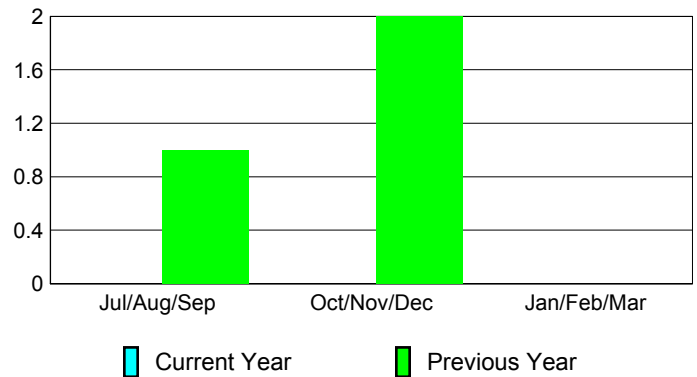

Membership Results 2012-2013

Goal, New, Dropped, Gain/Loss

Comparison of Club Gain/Loss

Current Year Compared to the Previous Year

Comparison of Membership Gain/Loss

Current Year Compared to the Previous Year

YTD Status Quo Clubs 2012-2013

Status Quo Clubs Compared to Status Quo Members

Gender Comparison 2012-2013

Jul/Aug/Sep

Oct/Nov/Dec

Jan/Feb/Mar

Male

Female