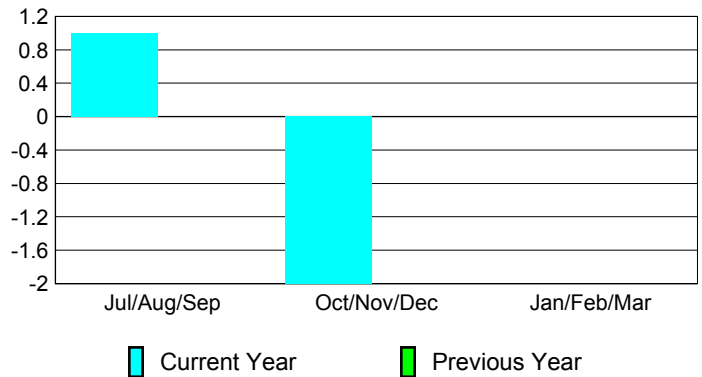

Club Results 2012-2013

Goal, New, Dropped, Gain/Loss

Comparison of Club Gain/Loss

Current Year Compared to the Previous Year

YTD Status Quo Clubs 2012-2013

Status Quo Clubs Compared to Status Quo Members

MEMBERSHIP

Membership Results
2012-2013

Membership
2011-2012

Month	Net Memb Goal	Actual New Memb	Actual Dropped Memb	Gain/Loss of Memb	Gain/Loss of Memb
Jul/Aug/Sep		1	0	1	0
Oct/Nov/Dec		4	-6	-2	0
Jan/Feb/Mar					0
Totals		5	-6	-1	0

Membership Results 2012-2013

Goal, New, Dropped, Gain/Loss

Comparison of Membership Gain/Loss

Current Year Compared to the Previous Year

Gender Comparison 2012-2013

Jul/Aug/Sep

Oct/Nov/Dec

Jan/Feb/Mar